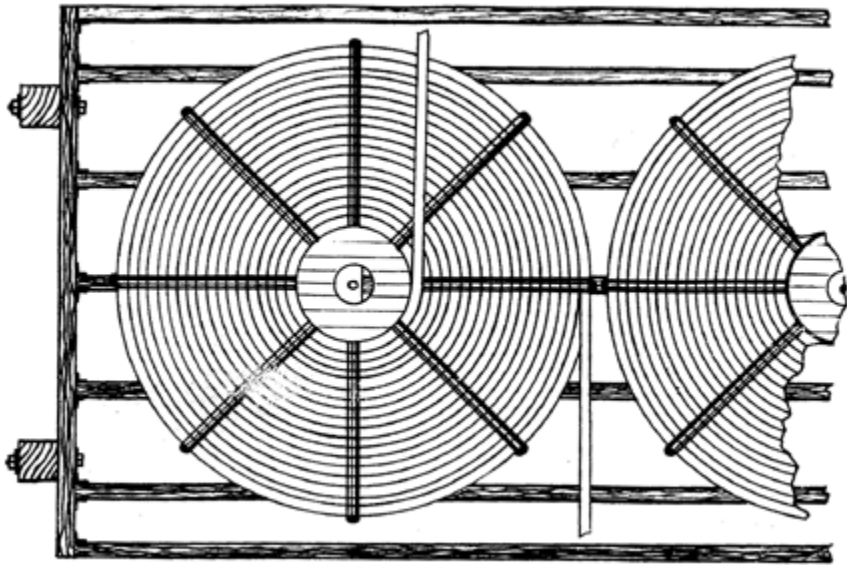

Ground Racks

Basic Construction

API Sun Coil

API Poly Pro

Gull All Metal 4000 & 5000