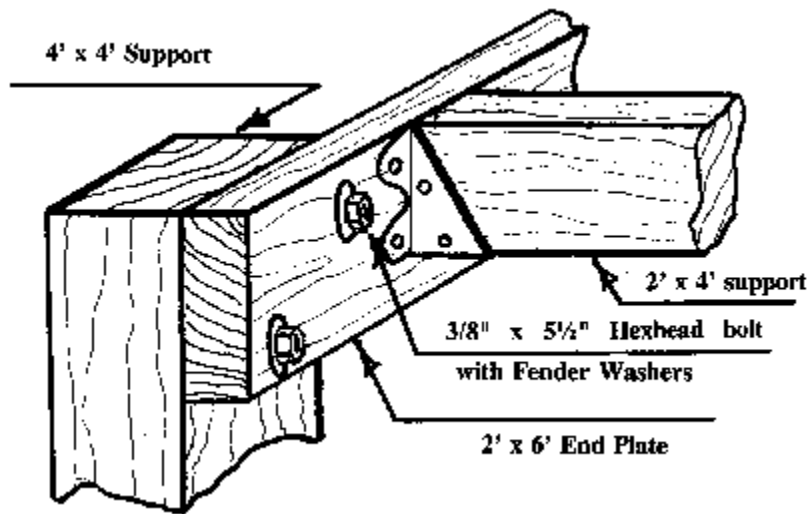

Ground Racks

Basic Construction

API Sun Coil

API Poly Pro

Gull All Metal 4000 & 5000