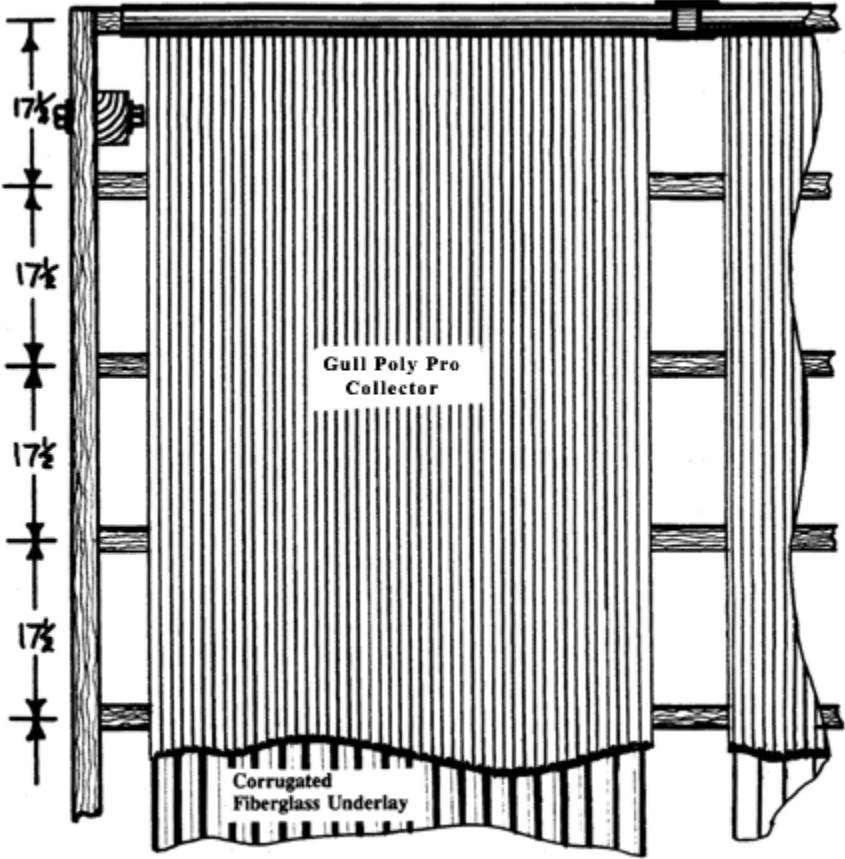

Ground Racks

Basic Construction

API Sun Coil

API Poly Pro

Gull All Metal 4000 & 5000